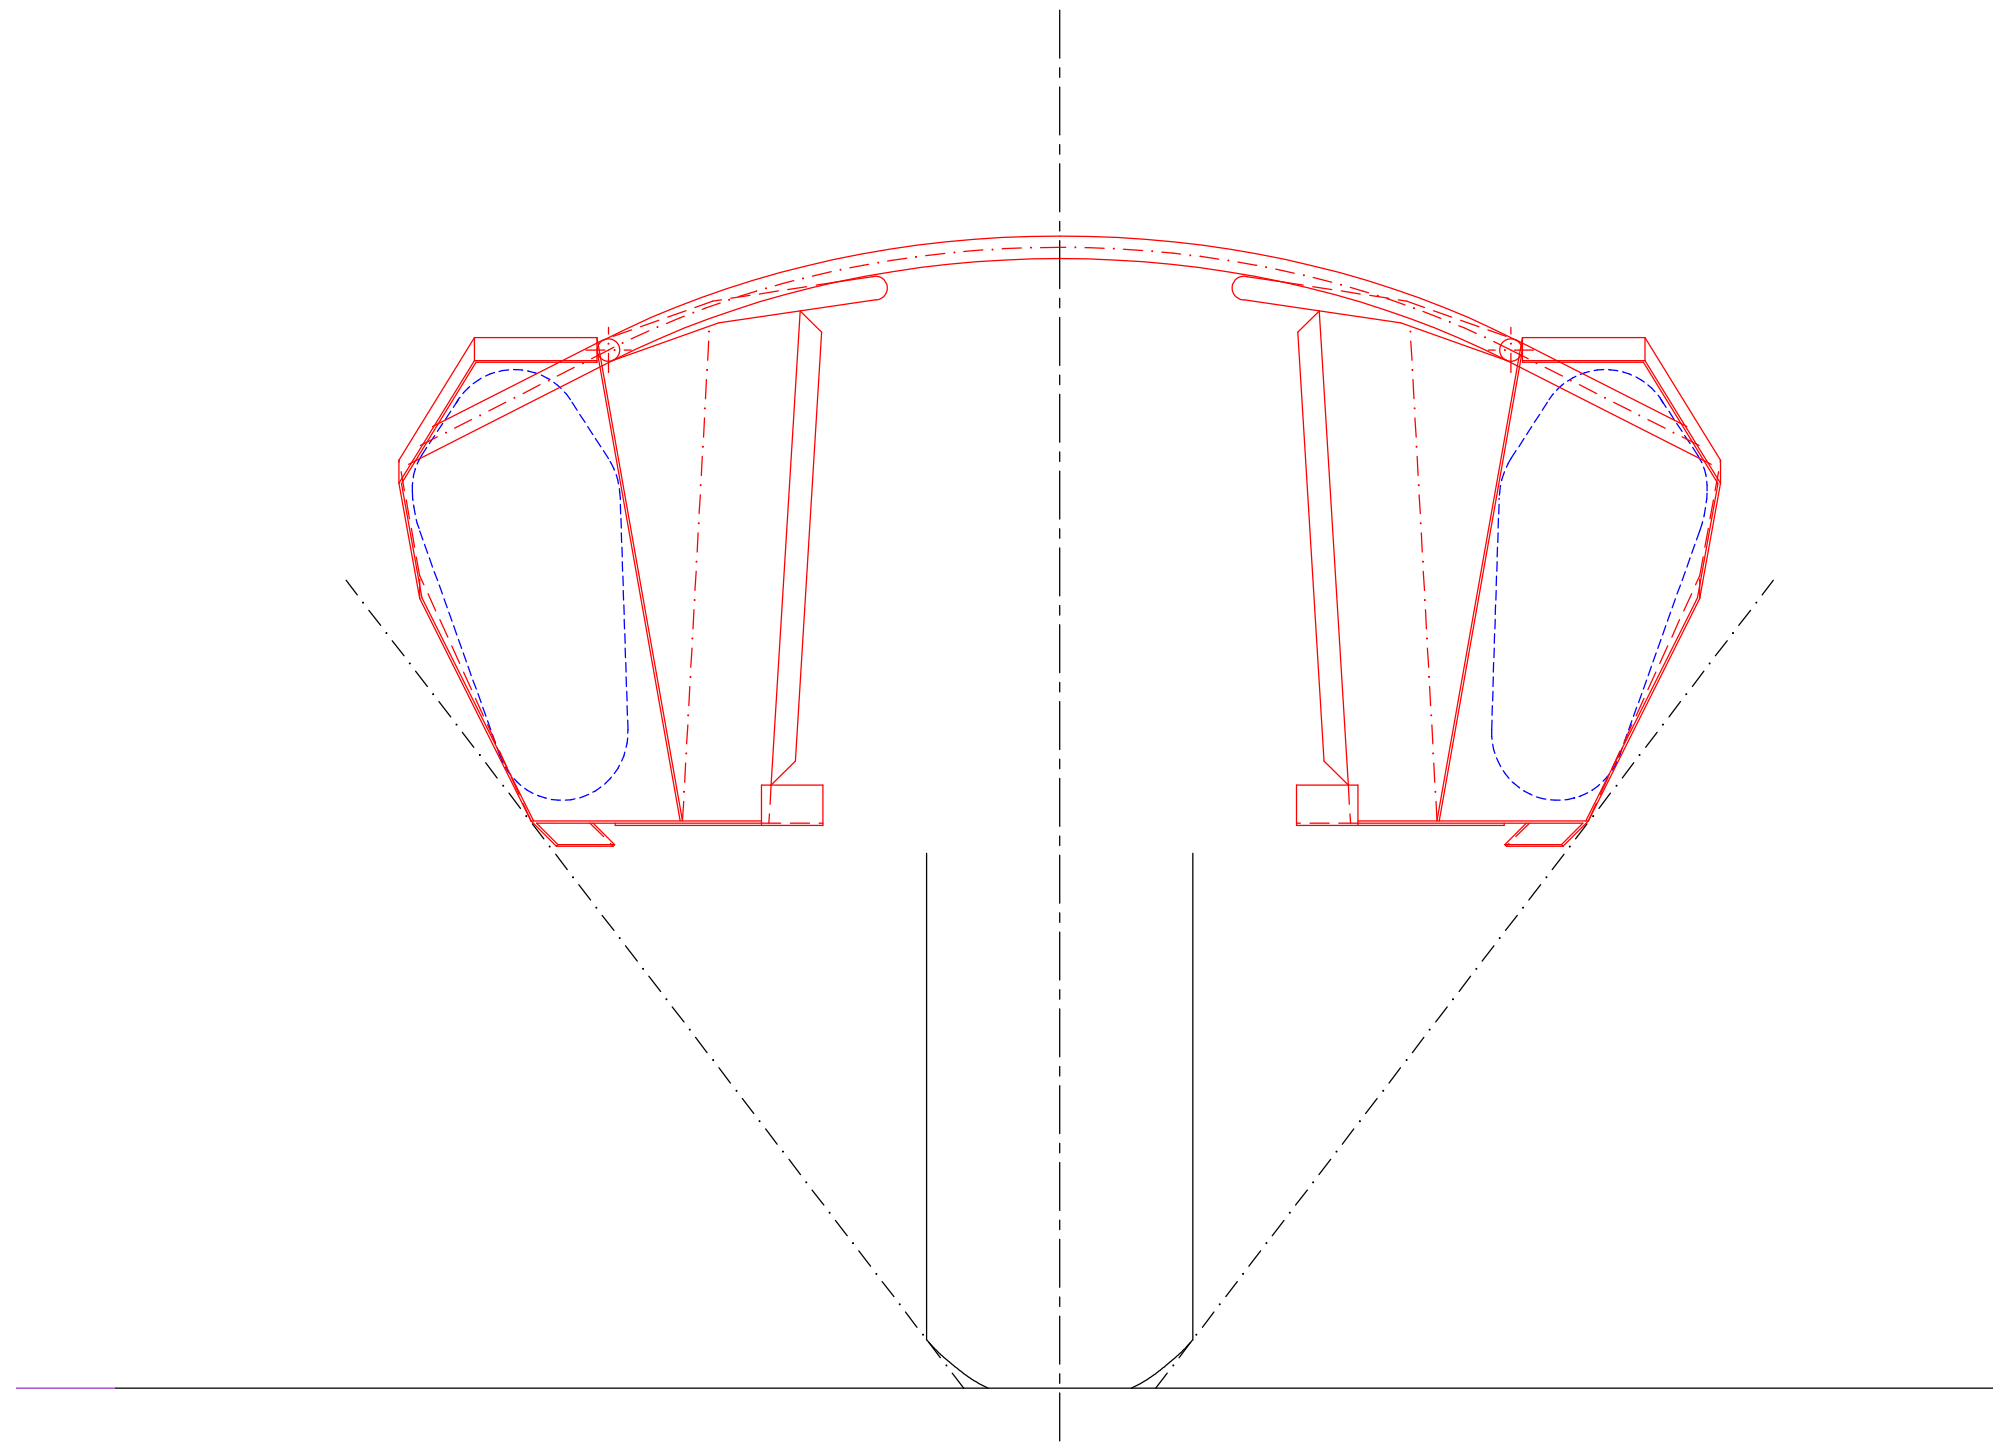

COMFORTMAX
Footboard Frame Elevation
1:4

COMFORTMAX
Footboard Frame Plan
1:4

COMFORTMAX
Footboard Frame Front View
1:4

Note:
 All sheet material shown as 3mm,
 but may be different.

COMFORTMAX
Footboards Sec A-A (in-plane)
1:2

COMFORTMAX
 Footboards Sec A-A (in-plane)
 1:2