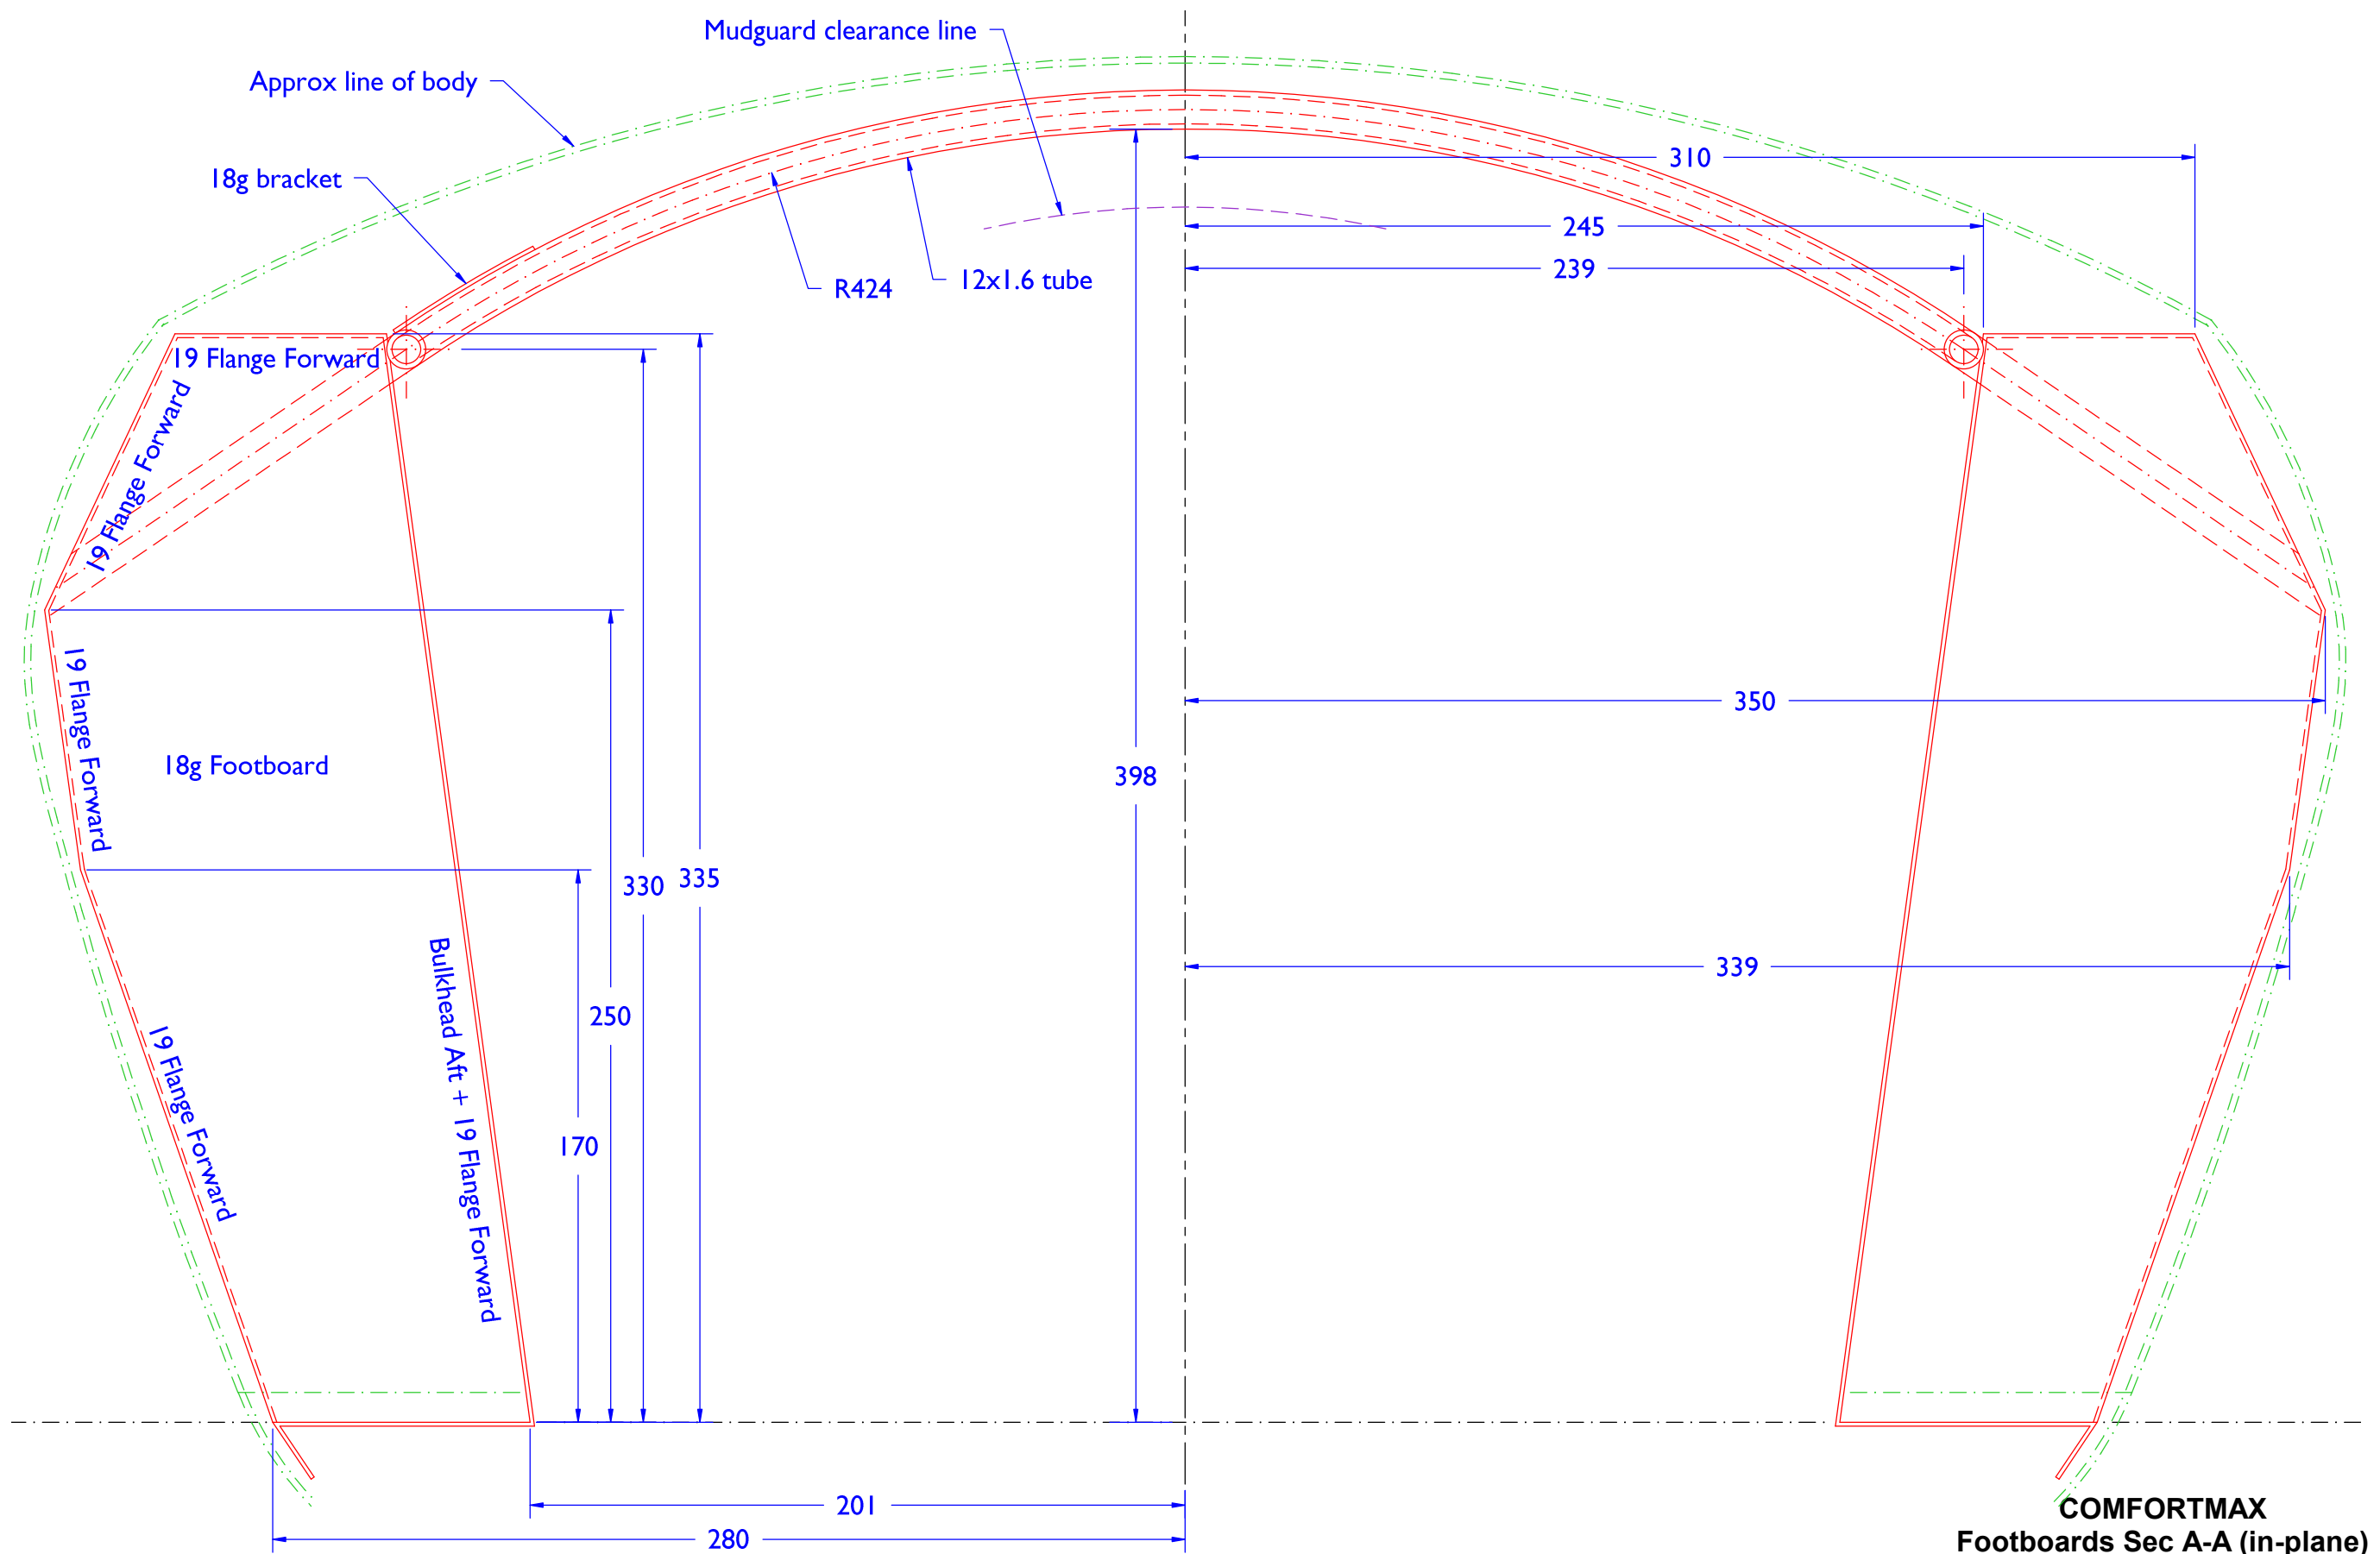

COMFORTMAX
Footboard Frame Elevation
1:4

COMFORTMAX
Footboard Frame Plan
1:4

COMFORTMAX
Footboard Frame Front View
1:4

Note:
 All sheet material shown as 3mm,
 but may be different.

COMFORTMAX
Footboards Sec A-A (in-plane)
1:2

COMFORTMAX
 Footboards Sec A-A (in-plane)
 1:2