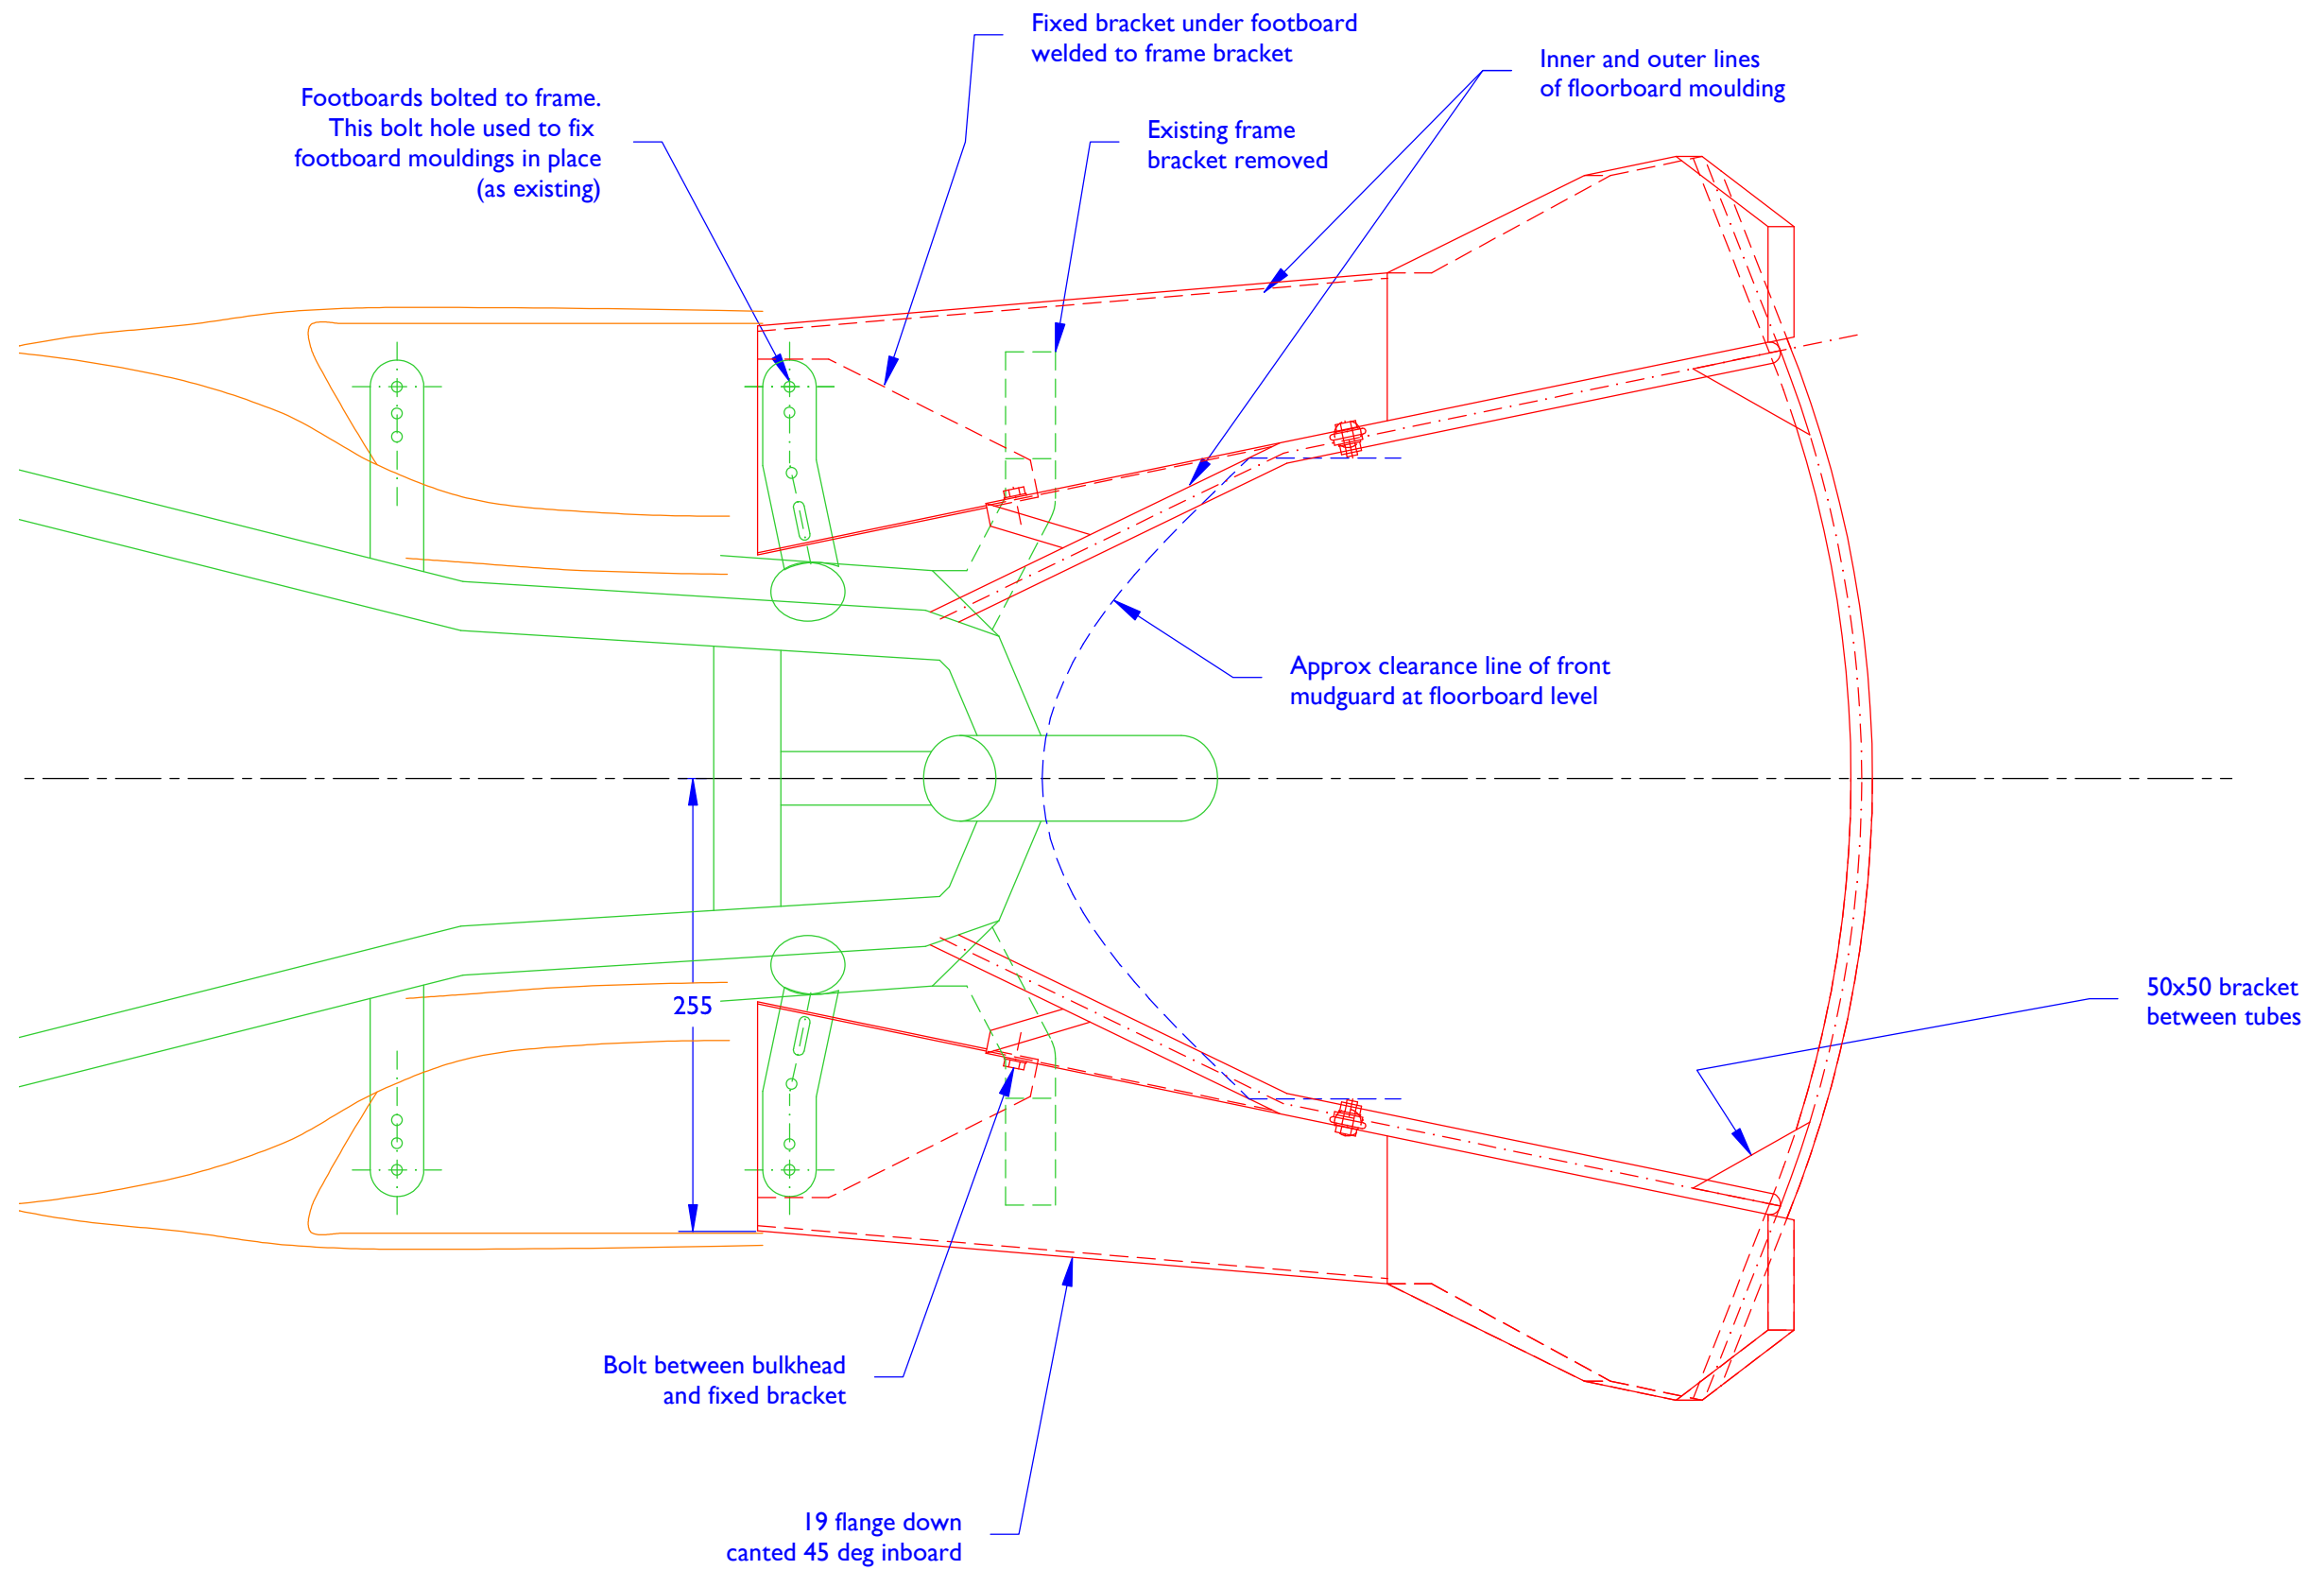

COMFORTMAX
Footboard Frame Elevation
1:4

COMFORTMAX
Footboard Frame Plan
1:4

COMFORTMAX
Footboard Frame Front View
1:4

Note:
 All sheet material shown as 3mm,
 but may be different.

COMFORTMAX
Footboards Sec A-A (in-plane)
1:2

COMFORTMAX
 Footboards Sec A-A (in-plane)
 1:2