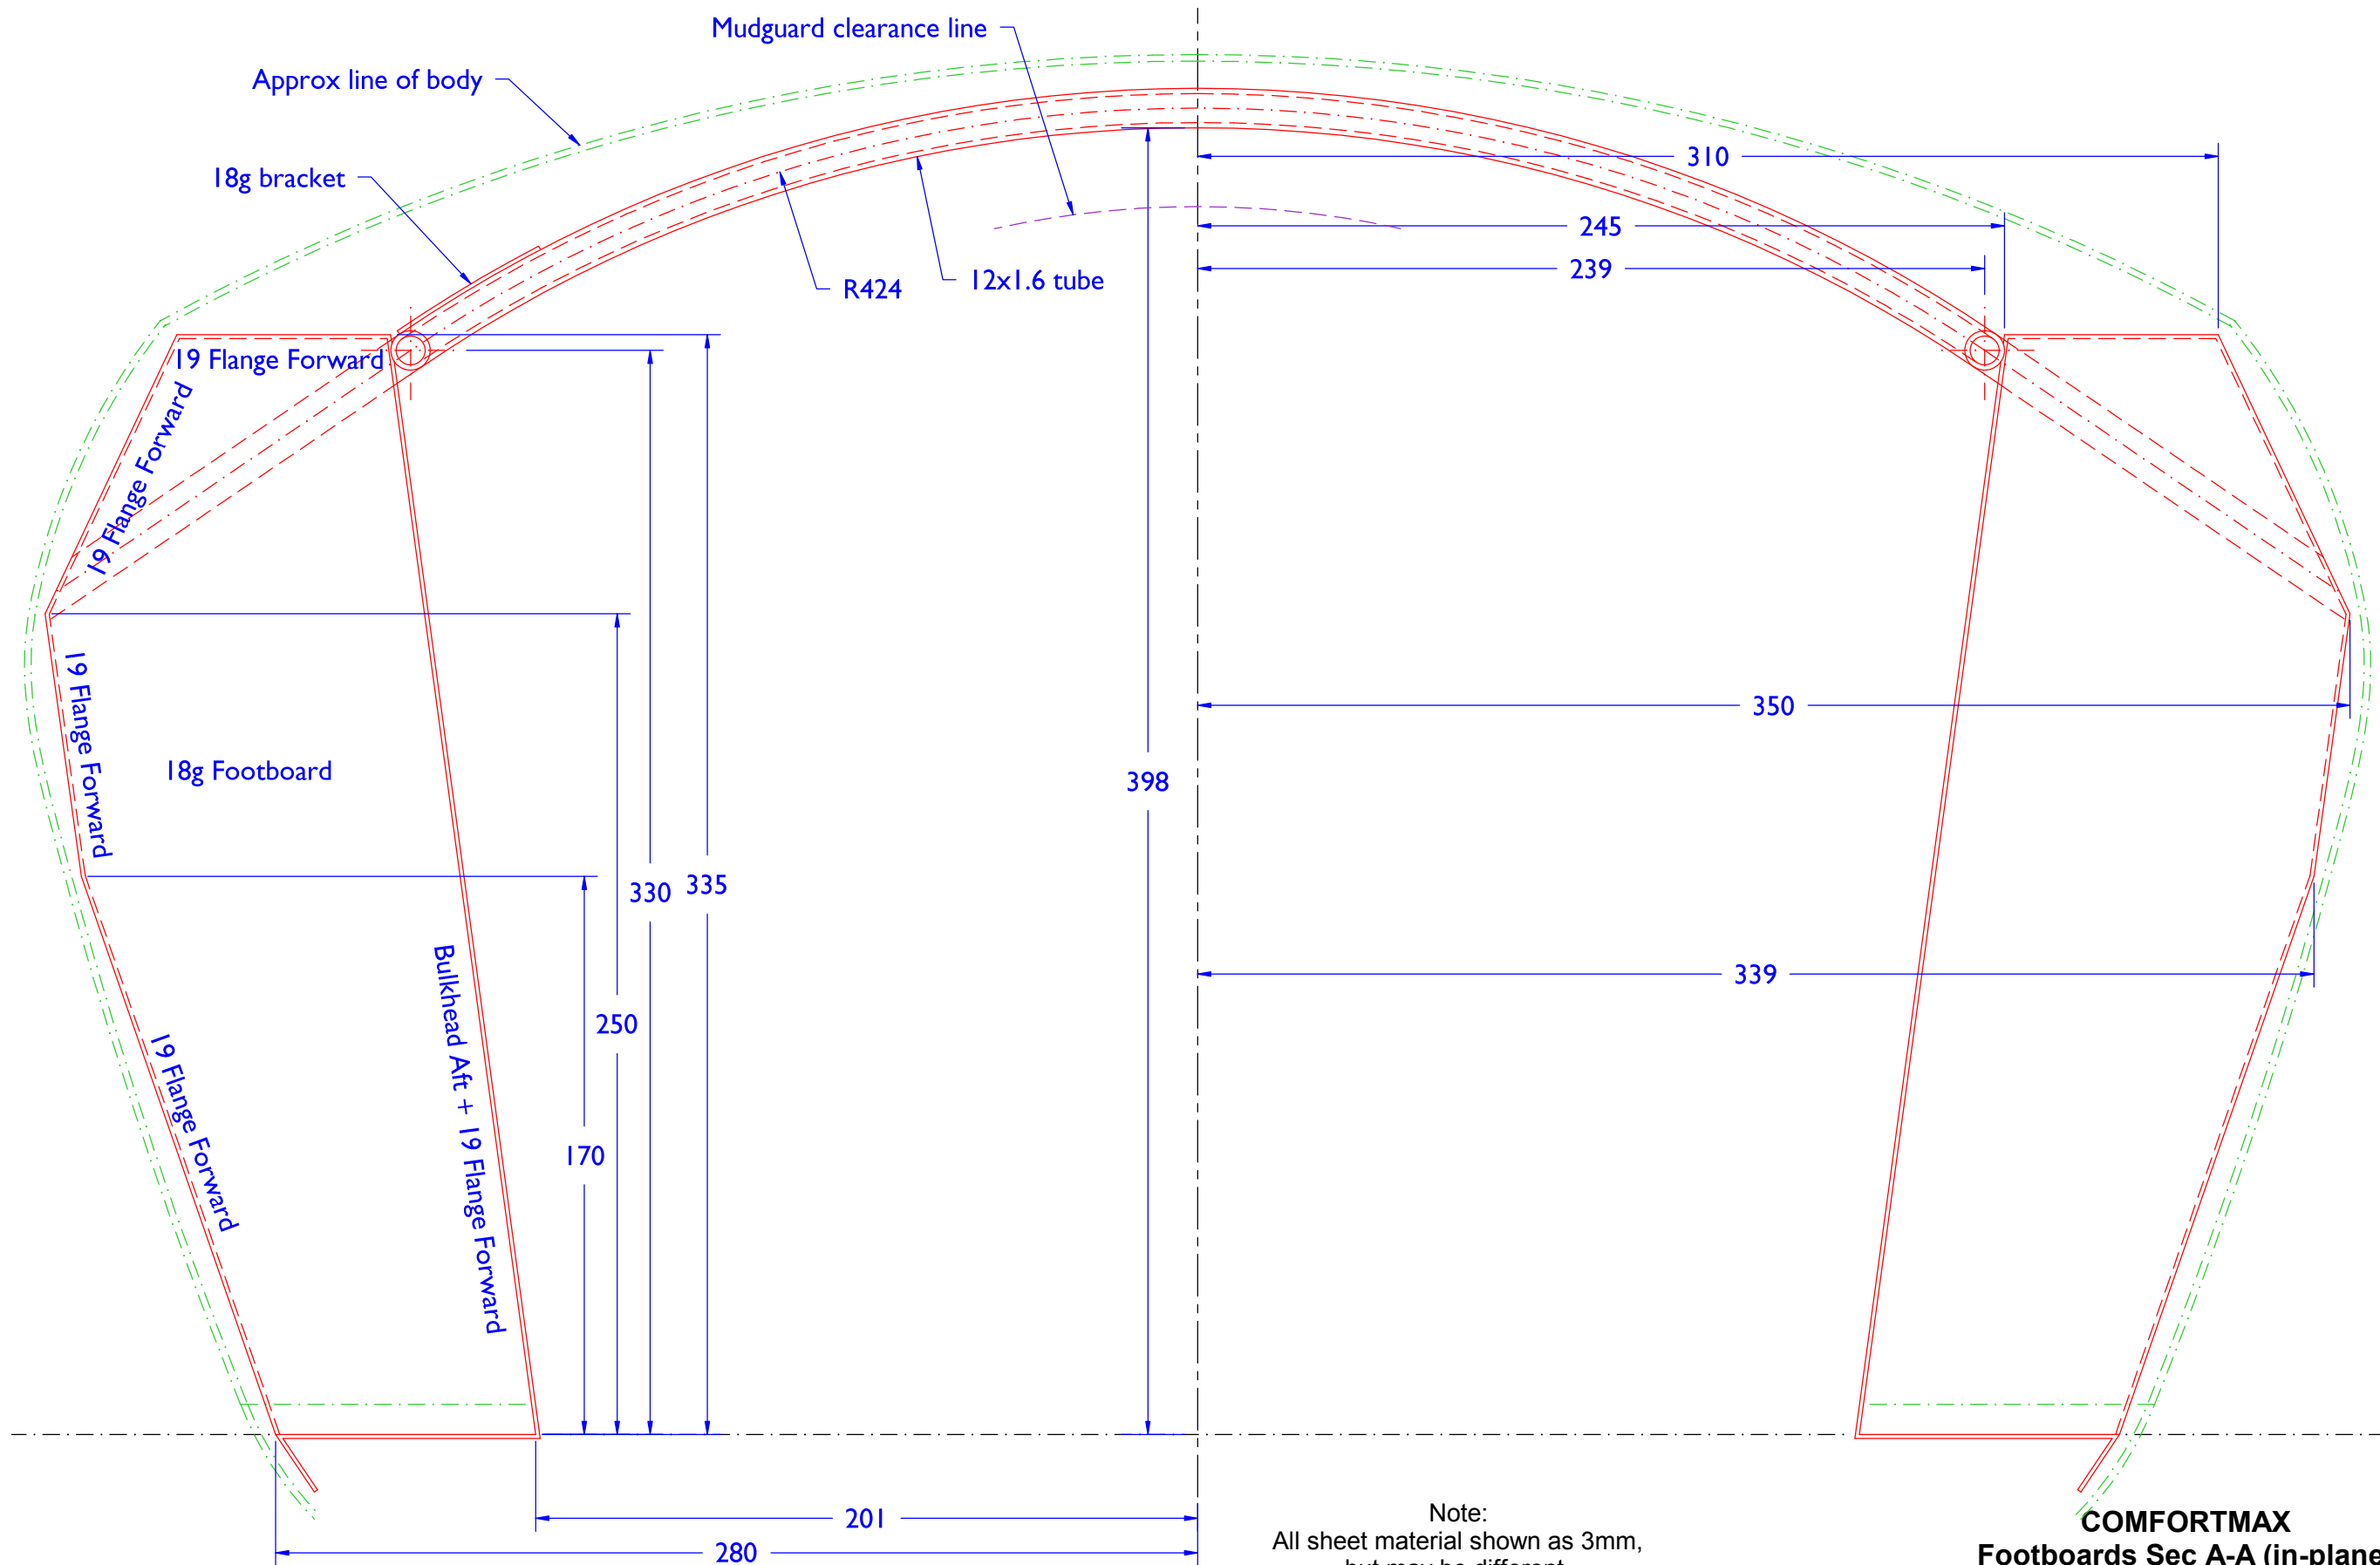

COMFORTMAX
Footboard Frame Elevation
1:4

COMFORTMAX
Footboard Frame Plan
1:4

COMFORTMAX
Footboard Frame Front View
1:4

Note:
 All sheet material shown as 3mm,
 but may be different.

COMFORTMAX
Footboards Sec A-A (in-plane)
1:2

COMFORTMAX
 Footboards Sec A-A (in-plane)
 1:2